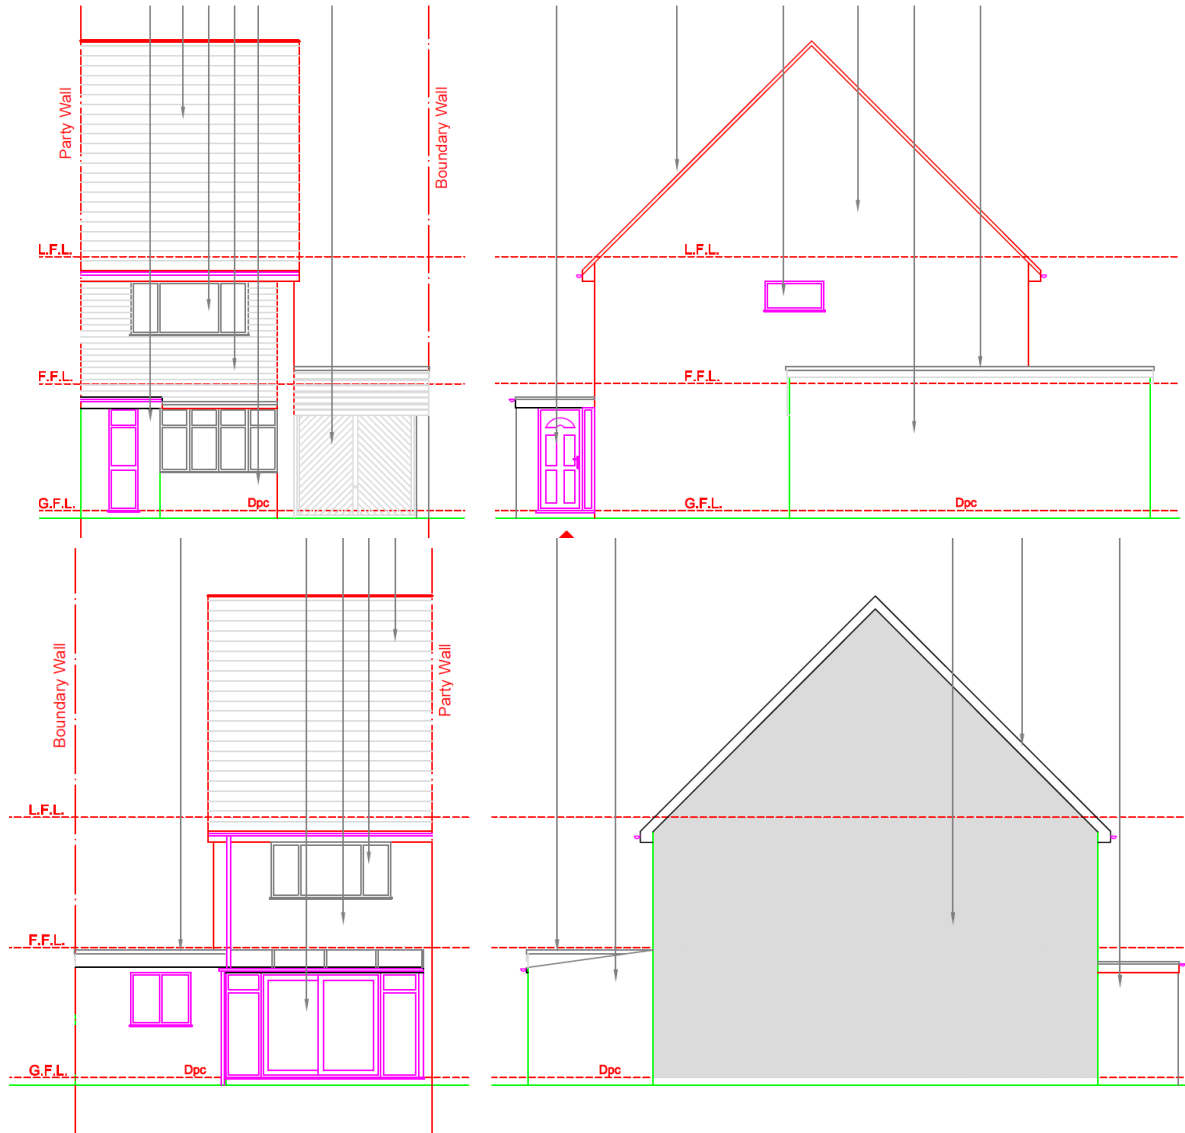

20/00921/FUL

36 Granby Close, Winyates East, Redditch, B98 0PJ

Erection of two storey side and rear extension

Recommendation: grant subject to conditions

# Street view

# existing elevations

# Proposed first floor plan showing 45 degree line